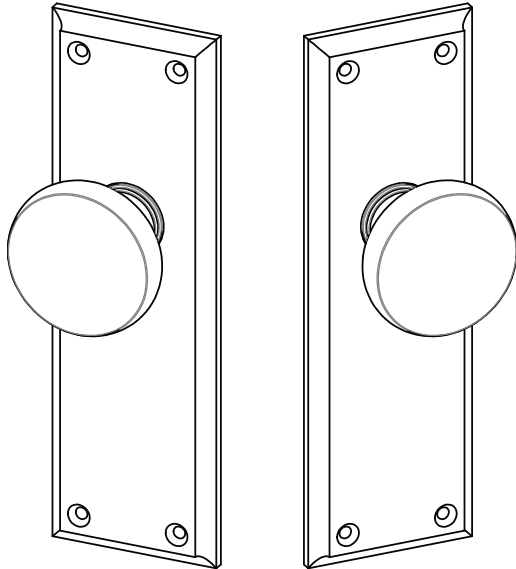

**Traditional Door Knob Passage and Dummy Sets
With Escutcheon Plates
Product Suite 9501**