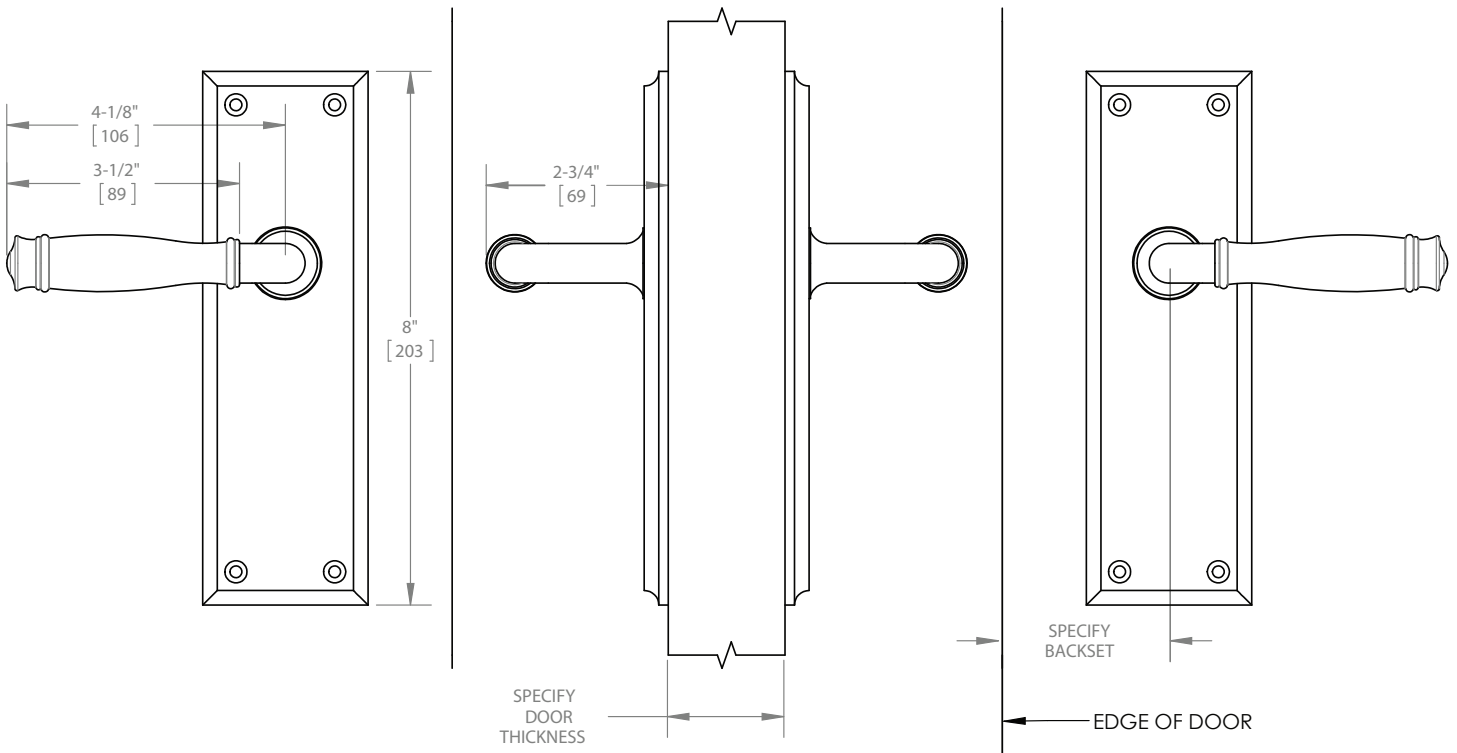

***Notes:**

Alternate door thickness and backsets are available.
Please consult with your Sales Associate.

FRONT

FRONT

BACK

BACK

**Traditional Door Lever Privacy Set
With Escutcheon Plates
Product Suite 9501**