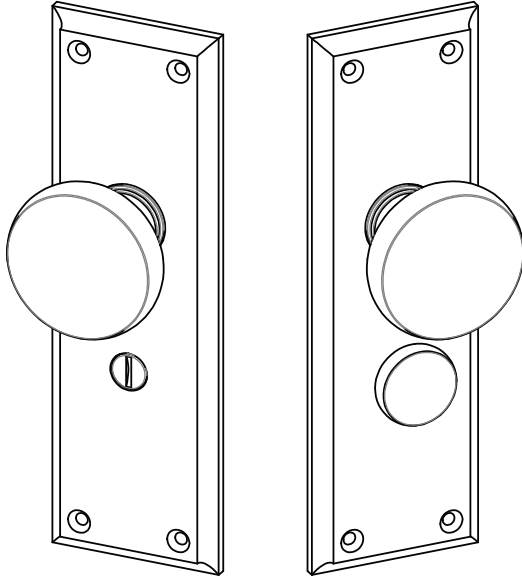

**Traditional Door Knob Privacy Set
With Escutcheon Plates
Product Suite 9501**