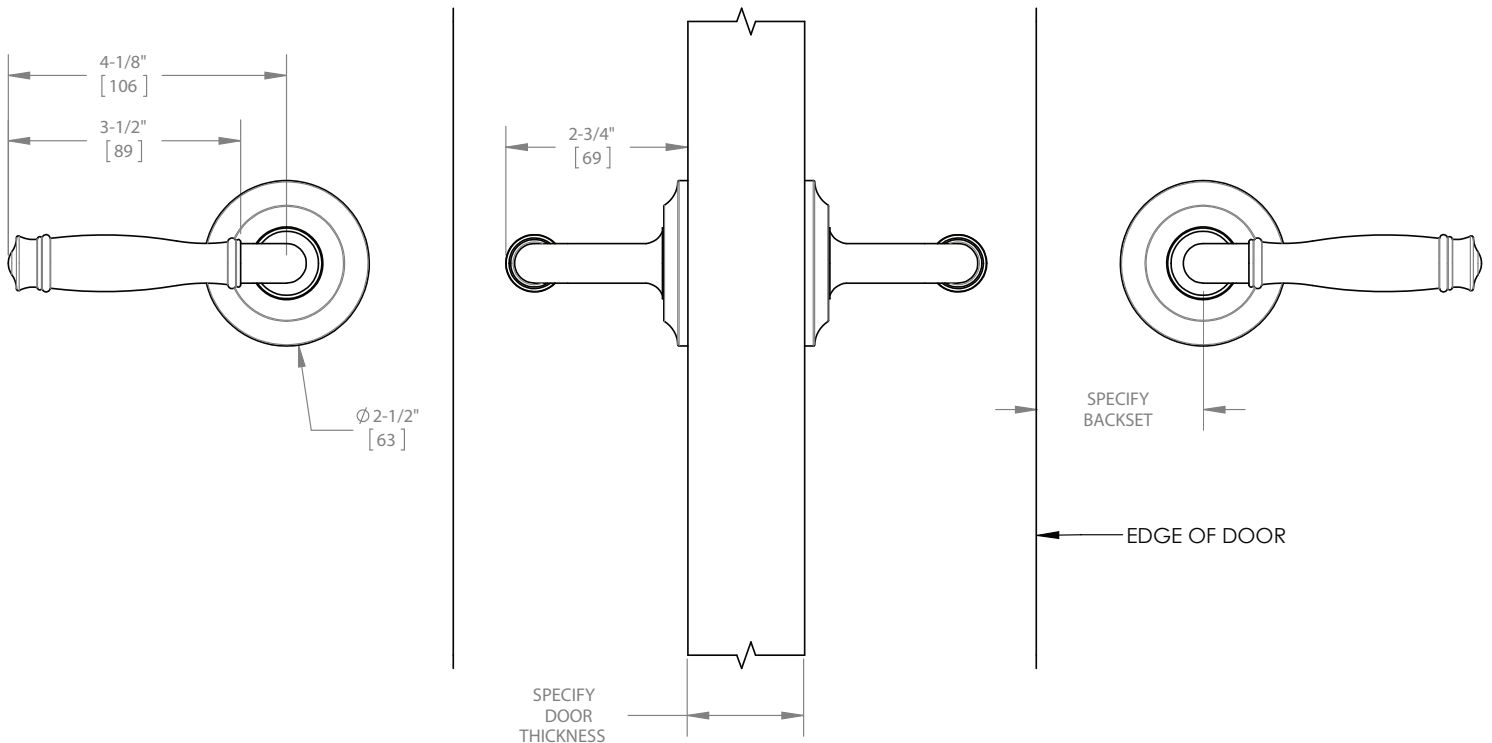

***Notes:**

Alternate door thickness and backsets are available.
Please consult with your Sales Associate.

FRONT

FRONT

BACK

BACK

**Traditional Door Lever Privacy Set
With Rosettes
Product Suite 9501**

Available Finishes and Finish Codes: