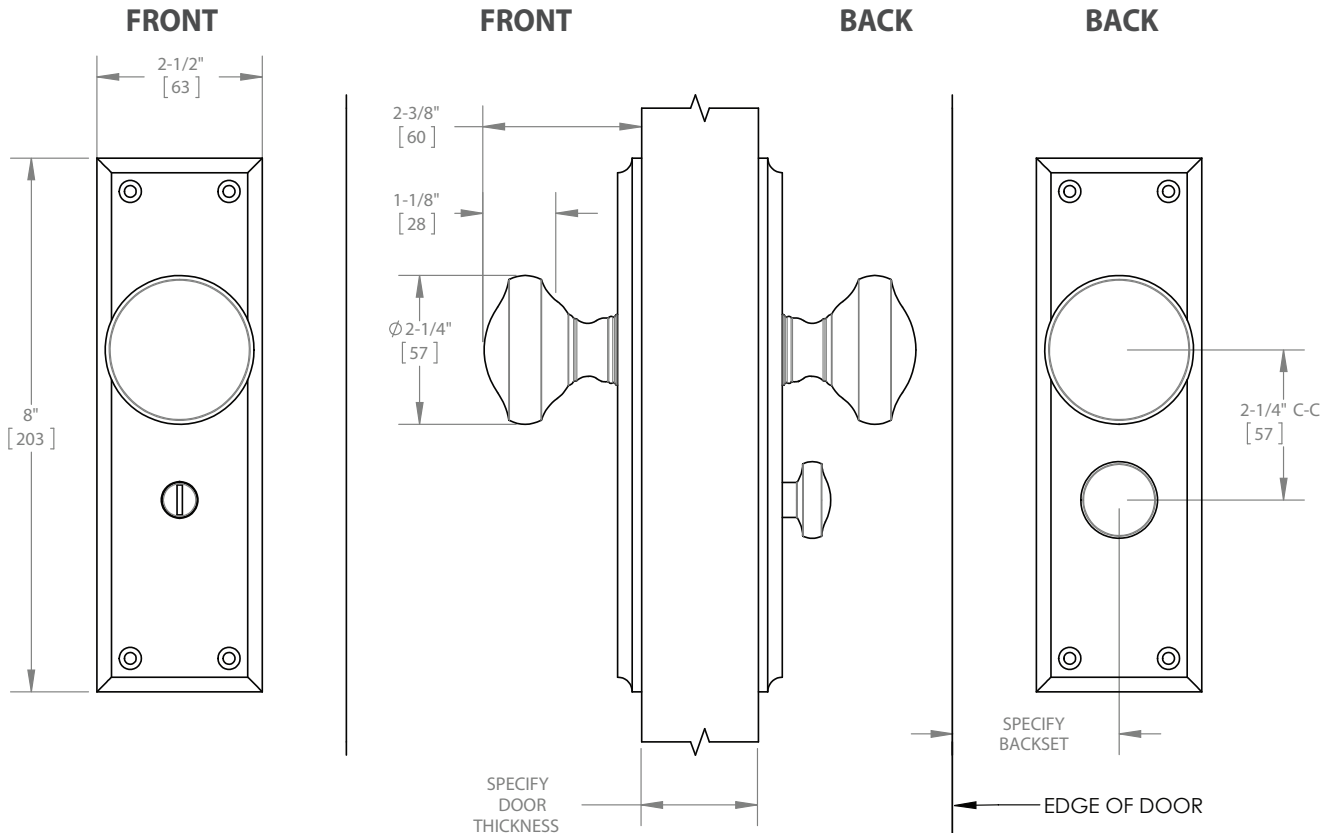

*Notes:

Alternate door thickness and backsets are available.
Please consult with your Sales Associate.