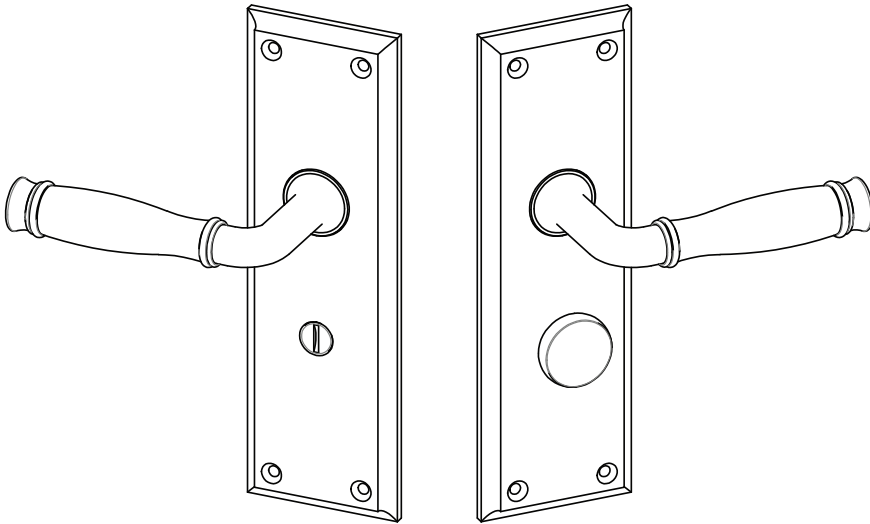

***Notes:**

Alternate door thickness and backsets are available.
Please consult with your Sales Associate.

FRONT

FRONT

BACK

BACK

**Traditional Door Lever Privacy Set
With Escutcheon Plates
Product Suite 9501**