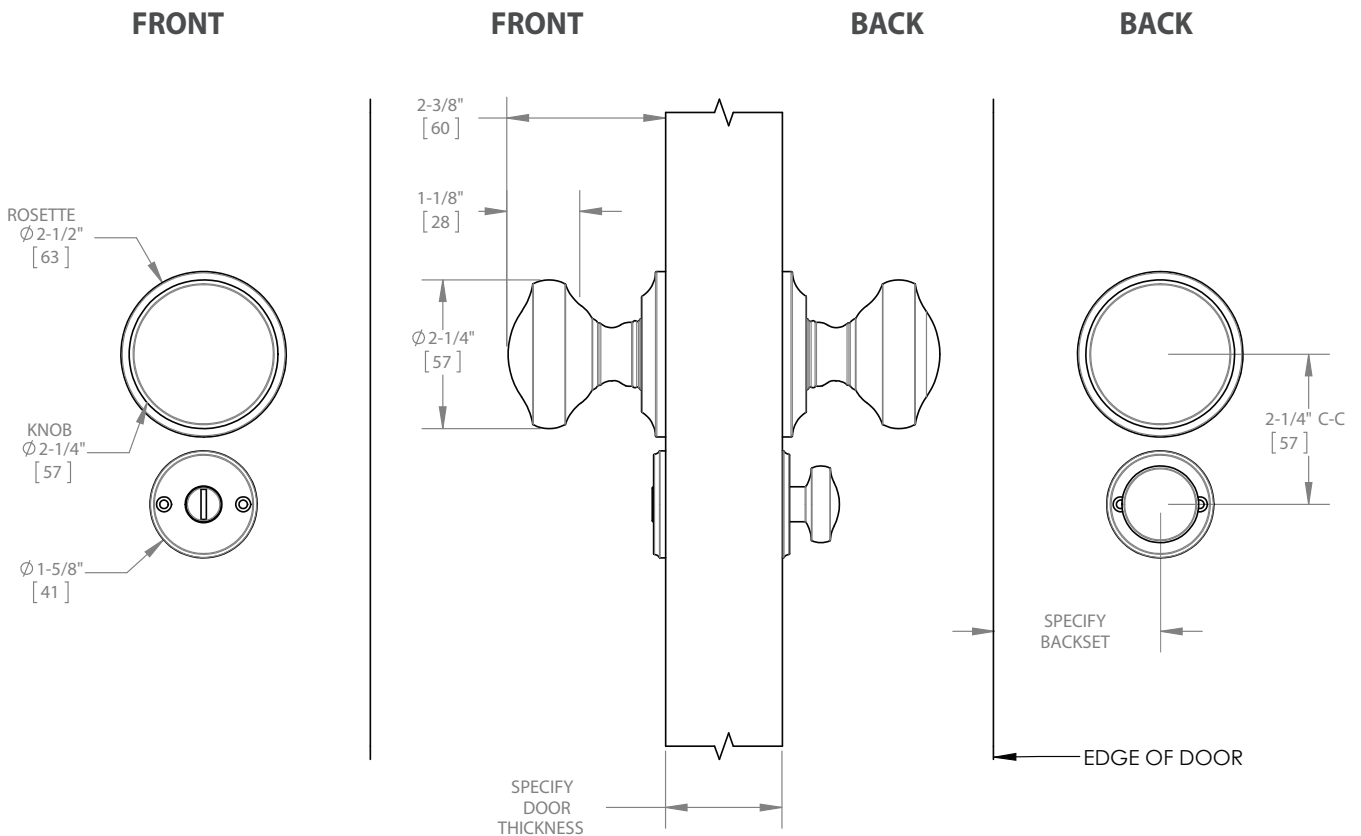

*Notes:

Alternate door thickness and backsets are available.
Please consult with your Sales Associate.