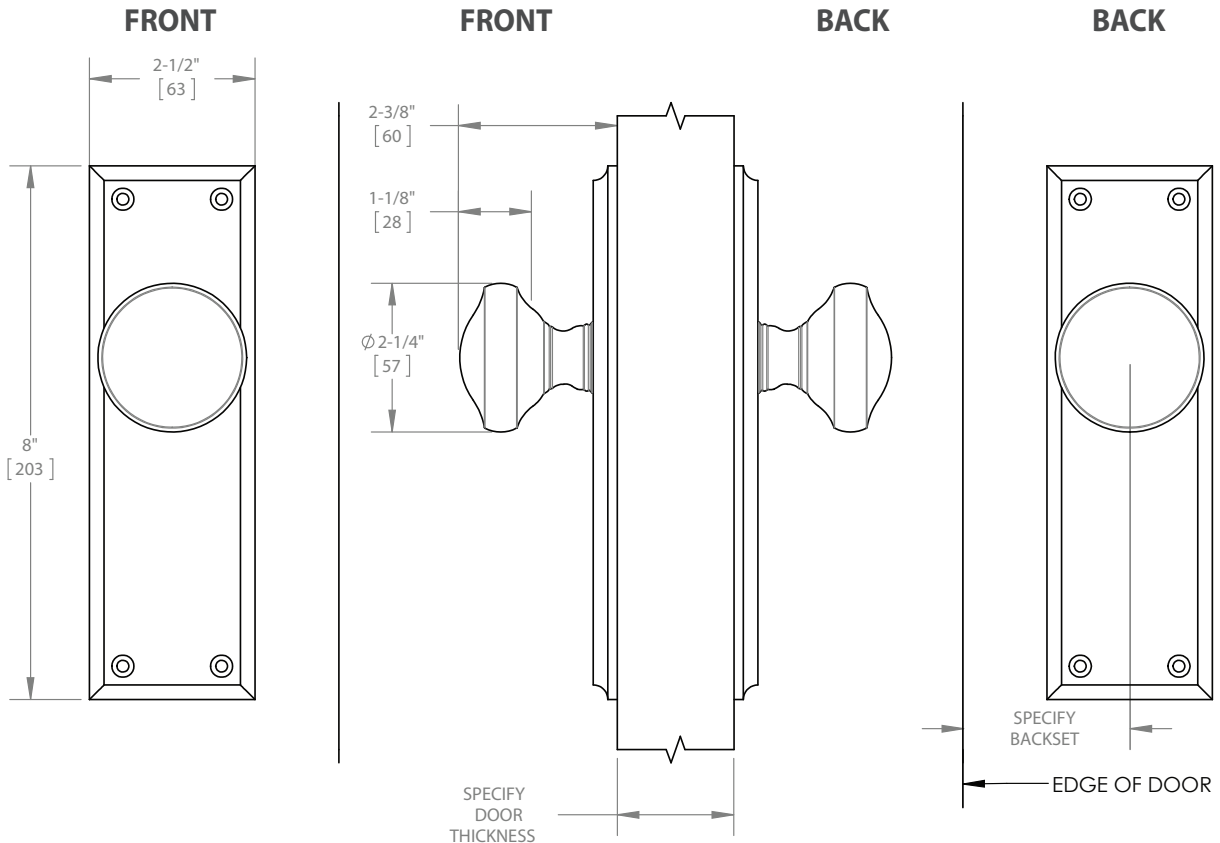

*Notes:

Alternate door thickness and backsets are available.
Please consult with your Sales Associate.