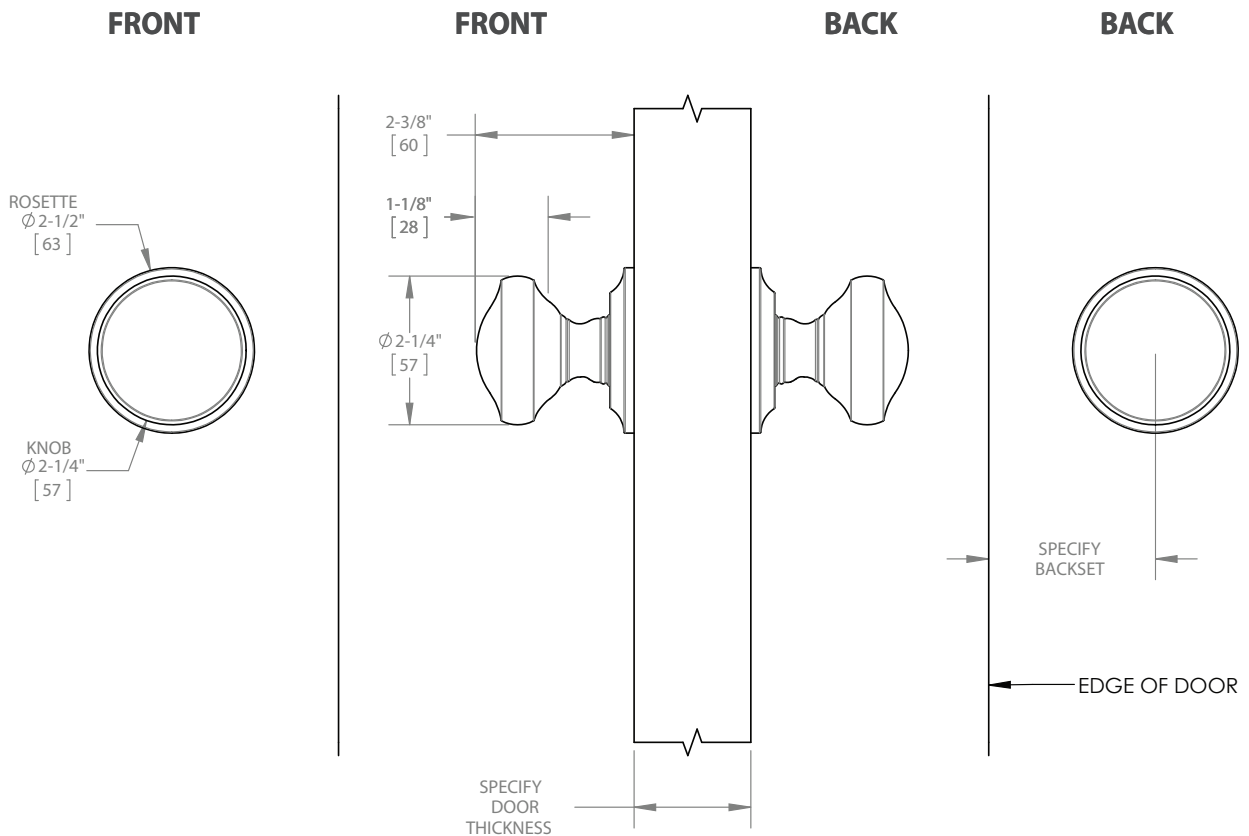

*Notes:

Alternate door thickness and backsets are available.
Please consult with your Sales Associate.