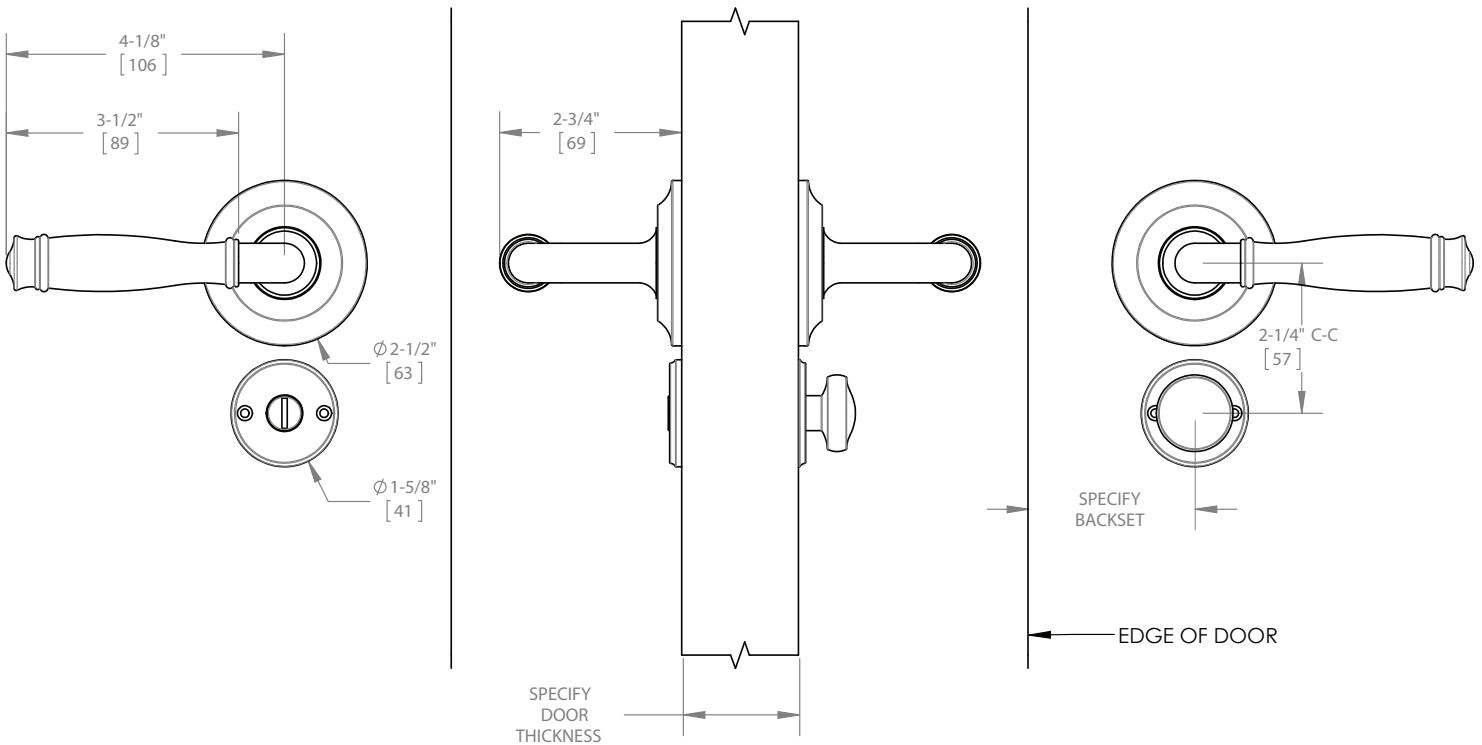

***Notes:**

Alternate door thickness and backsets are available.
Please consult with your Sales Associate.

FRONT

FRONT

BACK

BACK

**Traditional Door Lever Passage and Dummy Sets
With Escutcheon Plates
Product Suite 9501**