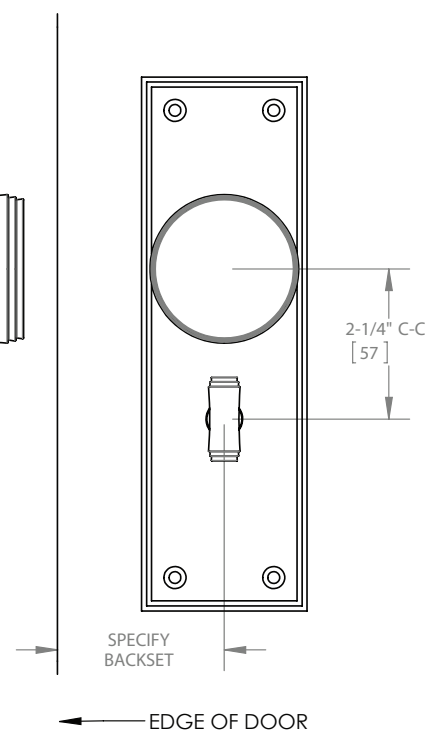

**Art Deco Door Knob Privacy Set
With Escutcheon Plates
Product Suite 9502**

Available Finishes and Finish Codes:

Polished Nickel	P-NI
Burnished Nickel	B-NI
Polished Brass	P-BR
Antique Brass	A-BR
Dark Brass	D-BR
Polished Chrome	P-CH
Polished Solid Bronze	P-BZ
Antique Solid Bronze	A-BZ
Dark Solid Bronze	D-BZ

Please specify the following:

- Door Handing
  Right Hand, Left Hand,
  Right Hand Reverse, or Left Hand Reverse
- Door Thickness*
  1-3/8in. or 1-3/4in.
- Latch/Lock Type
  Tubular - Privacy
  Mortise - Privacy
- Backset*
  Tubular - 2-3/8" or 2-3/4"
  Mortise - 2-1/2" or 2-3/4"

*Notes:

Alternate door thickness and backsets are available.
Please consult with your Sales Associate.

BACK