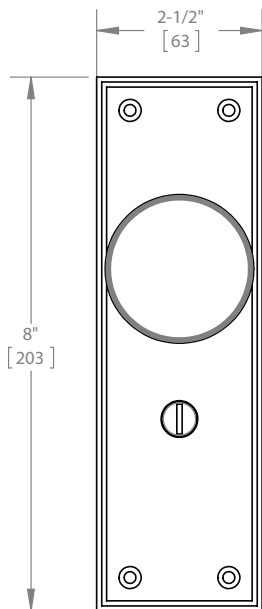

*Notes:

Alternate door thickness and backsets are available.
Please consult with your Sales Associate.

FRONT