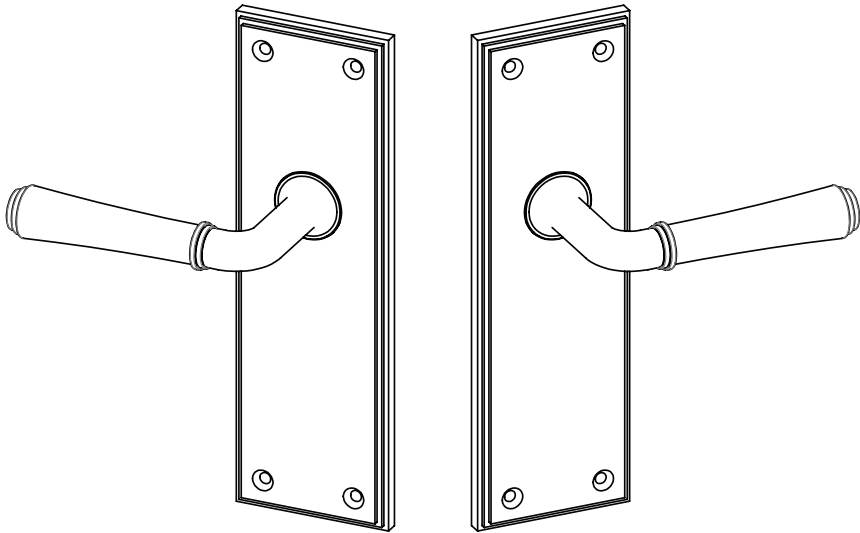

**\*Notes:**

Alternate door thickness and backsets are available.  
Please consult with your Sales Associate.

**FRONT**

**FRONT**

**BACK**

**BACK**

**Art Deco Door Lever Passage and Dummy Sets  
With Escutcheon Plates  
Product Suite 9502**