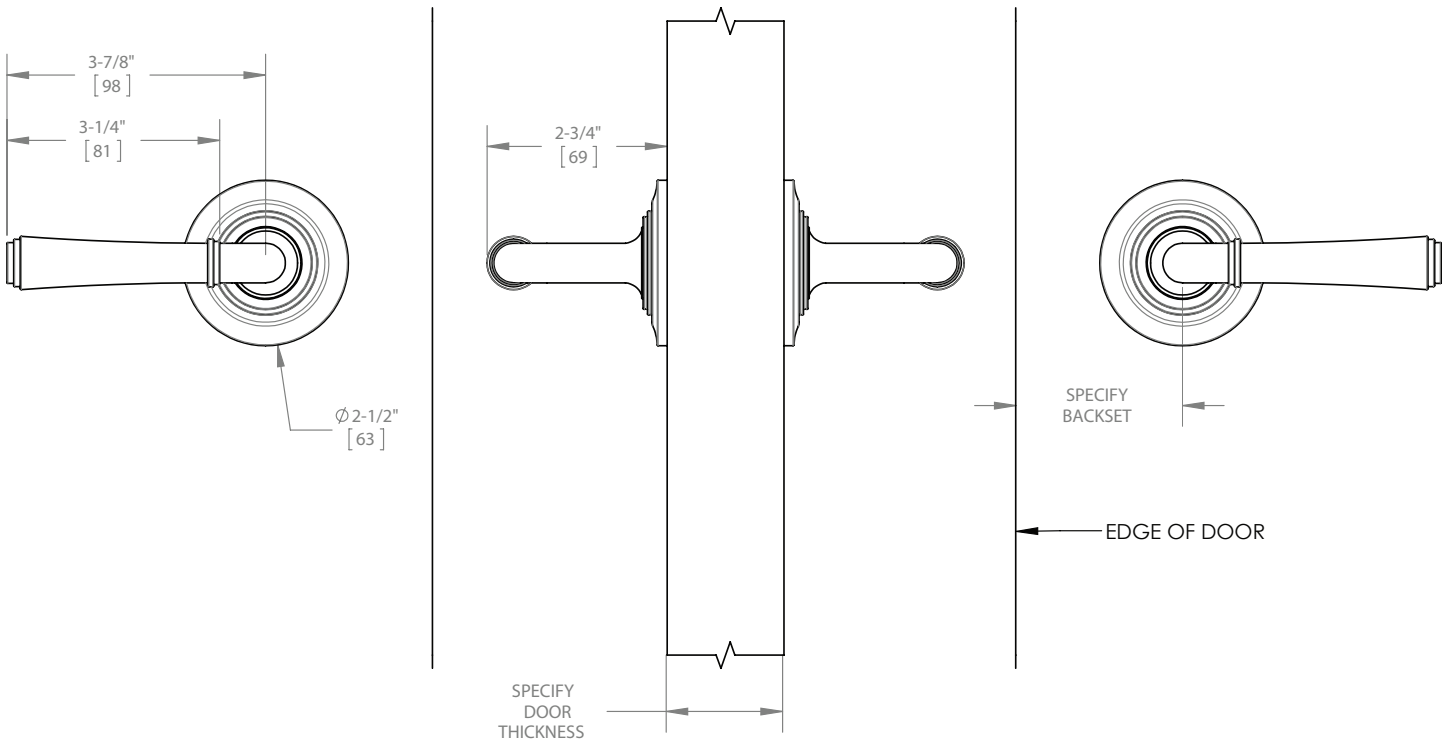

**\*Notes:**

Alternate door thickness and backsets are available.  
Please consult with your Sales Associate.

**FRONT**

**FRONT**

**BACK**

**BACK**

**Art Deco Door Lever Privacy Set  
With Rosettes  
Product Suite 9502**