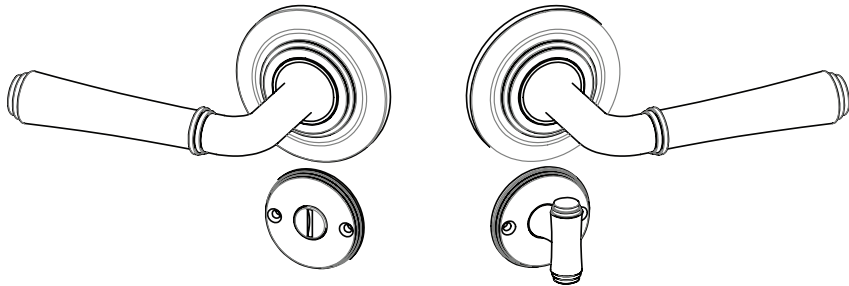

**\*Notes:**

Alternate door thickness and backsets are available.  
Please consult with your Sales Associate.

**FRONT**

**FRONT**

**BACK**

**BACK**

**Art Deco Door Lever Privacy Set  
With Rosettes  
Product Suite 9502**