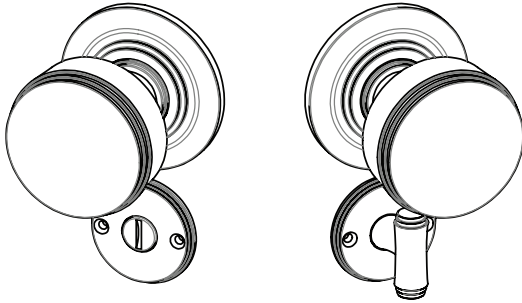

**Art Deco Door Knob Privacy Set
With Rosettes
Product Suite 9502**