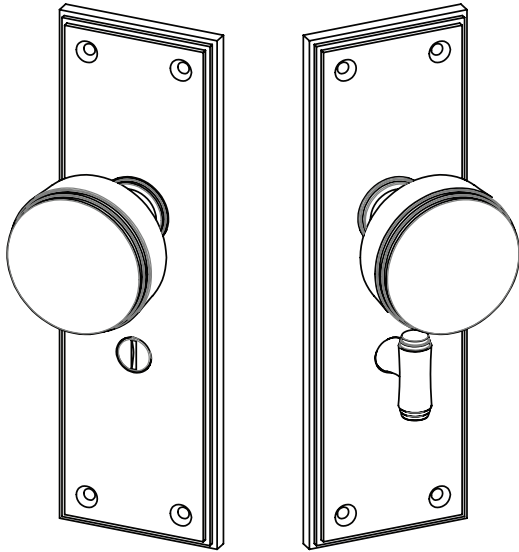

**Art Deco Door Knob Privacy Set
With Escutcheon Plates
Product Suite 9502**