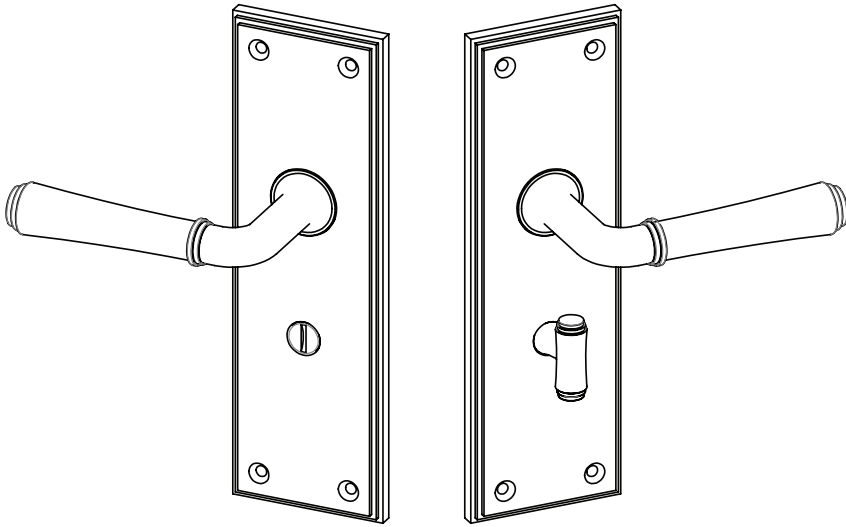

**\*Notes:**

Alternate door thickness and backsets are available.  
Please consult with your Sales Associate.

**FRONT**

**FRONT**

**BACK**

**BACK**

**Art Deco Door Lever Privacy Set  
With Escutcheon Plates  
Product Suite 9502**