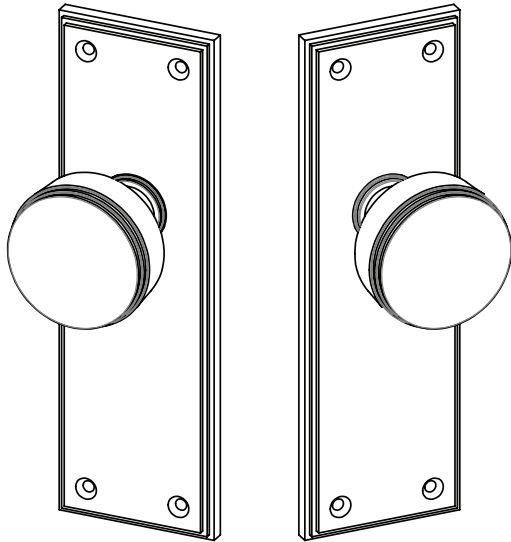

**Art Deco Door Knob Passage and Dummy Sets
With Escutcheon Plates
Product Suite 9502**