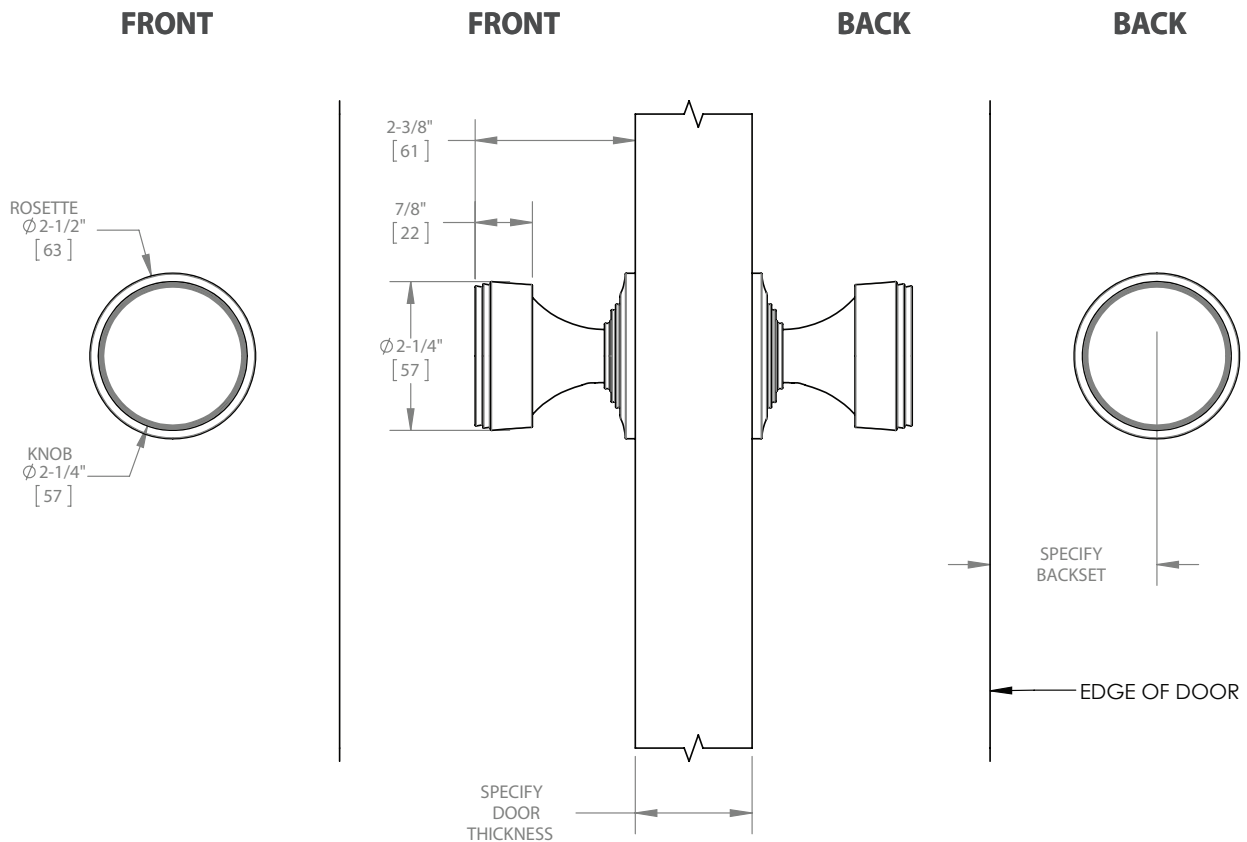

*Notes:

Alternate door thickness and backsets are available.
Please consult with your Sales Associate.