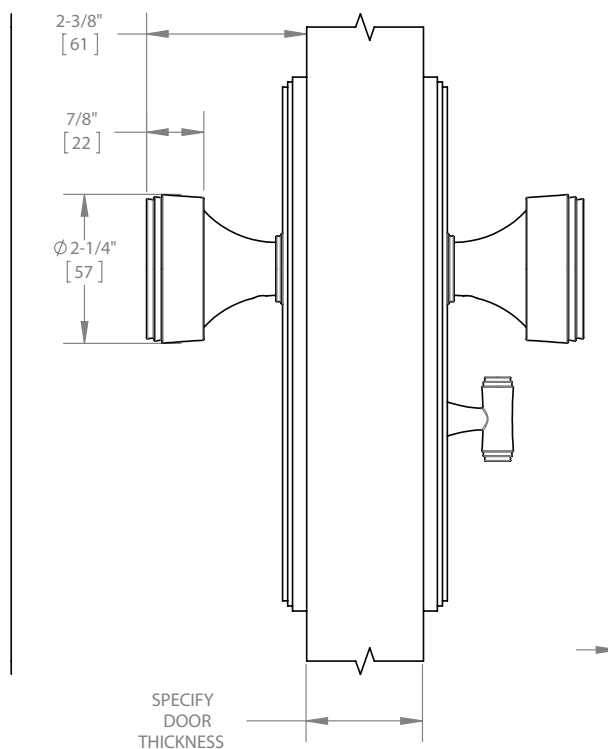

**Art Deco Door Knob Privacy Set
With Escutcheon Plates
Product Suite 9502**

Available Finishes and Finish Codes:

Polished Nickel	P-NI
Burnished Nickel	B-NI
Polished Brass	P-BR
Antique Brass	A-BR
Dark Brass	D-BR
Polished Chrome	P-CH
Polished Solid Bronze	P-BZ
Antique Solid Bronze	A-BZ
Dark Solid Bronze	D-BZ

Please specify the following:

- Door Handing
  Right Hand, Left Hand,
  Right Hand Reverse, or Left Hand Reverse
- Door Thickness*
  1-3/8in. or 1-3/4in.
- Latch/Lock Type
  Tubular - Privacy
  Mortise - Privacy
- Backset*
  Tubular - 2-3/8" or 2-3/4"
  Mortise - 2-1/2" or 2-3/4"

*Notes:

Alternate door thickness and backsets are available.
Please consult with your Sales Associate.

FRONT

BACK