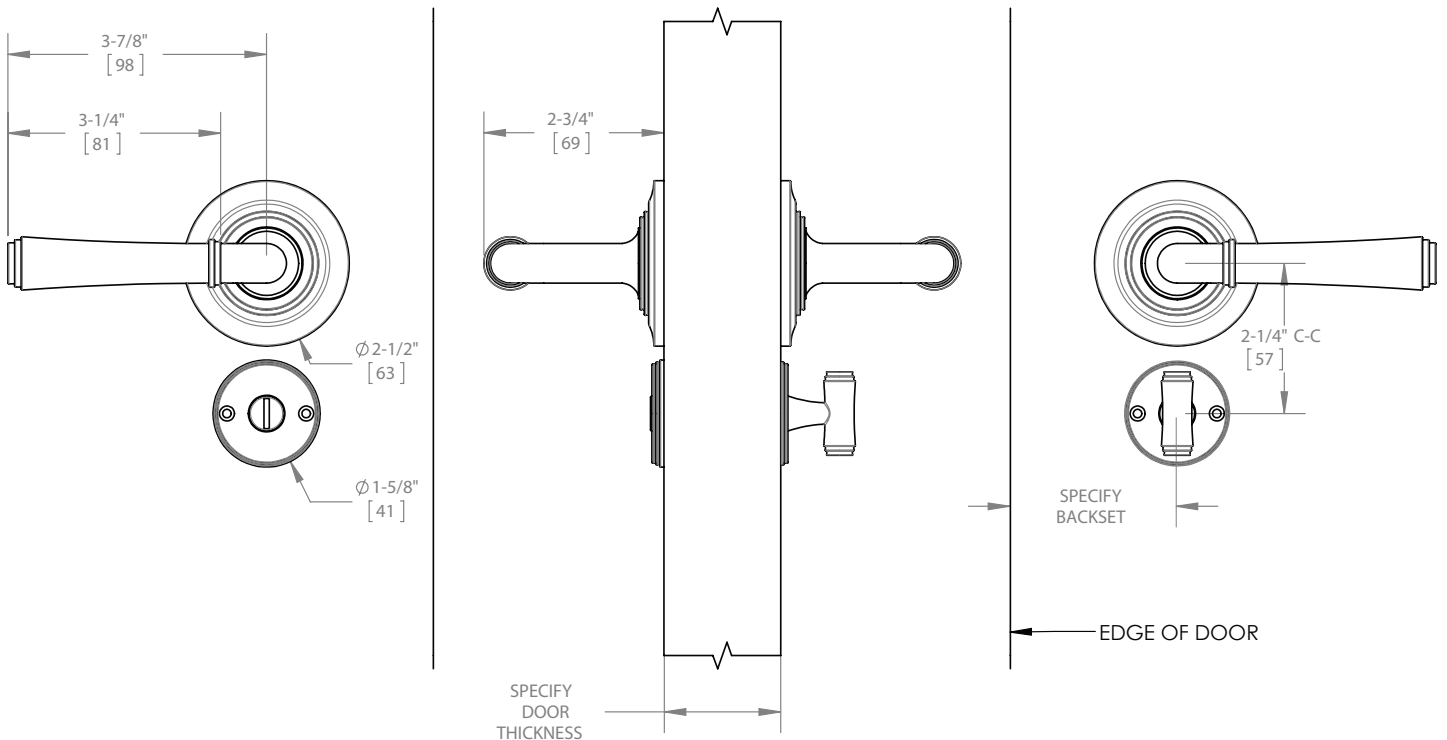

**\*Notes:**

Alternate door thickness and backsets are available.  
Please consult with your Sales Associate.

**FRONT**

**FRONT**

**BACK**

**BACK**

**Art Deco Door Lever Passage and Dummy Sets  
With Escutcheon Plates  
Product Suite 9502**