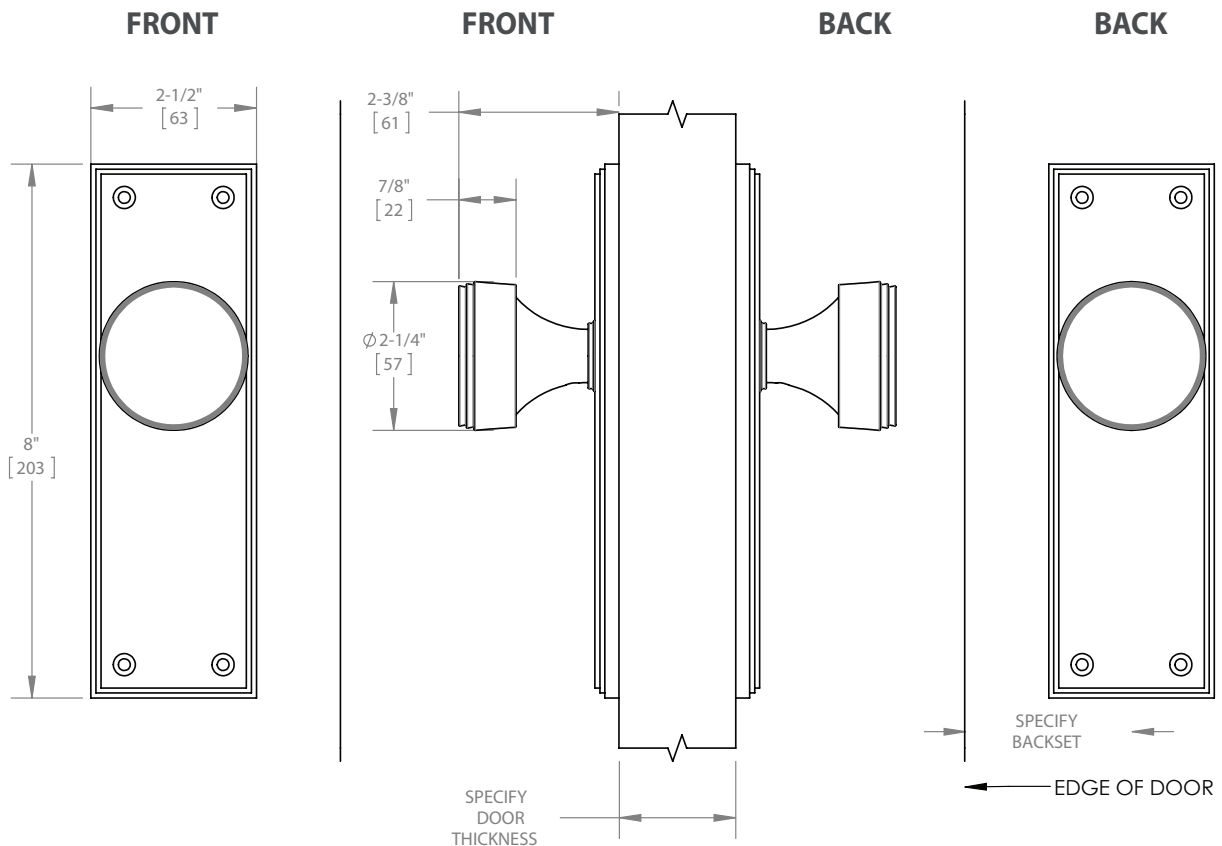

*Notes:

Alternate door thickness and backsets are available.
Please consult with your Sales Associate.