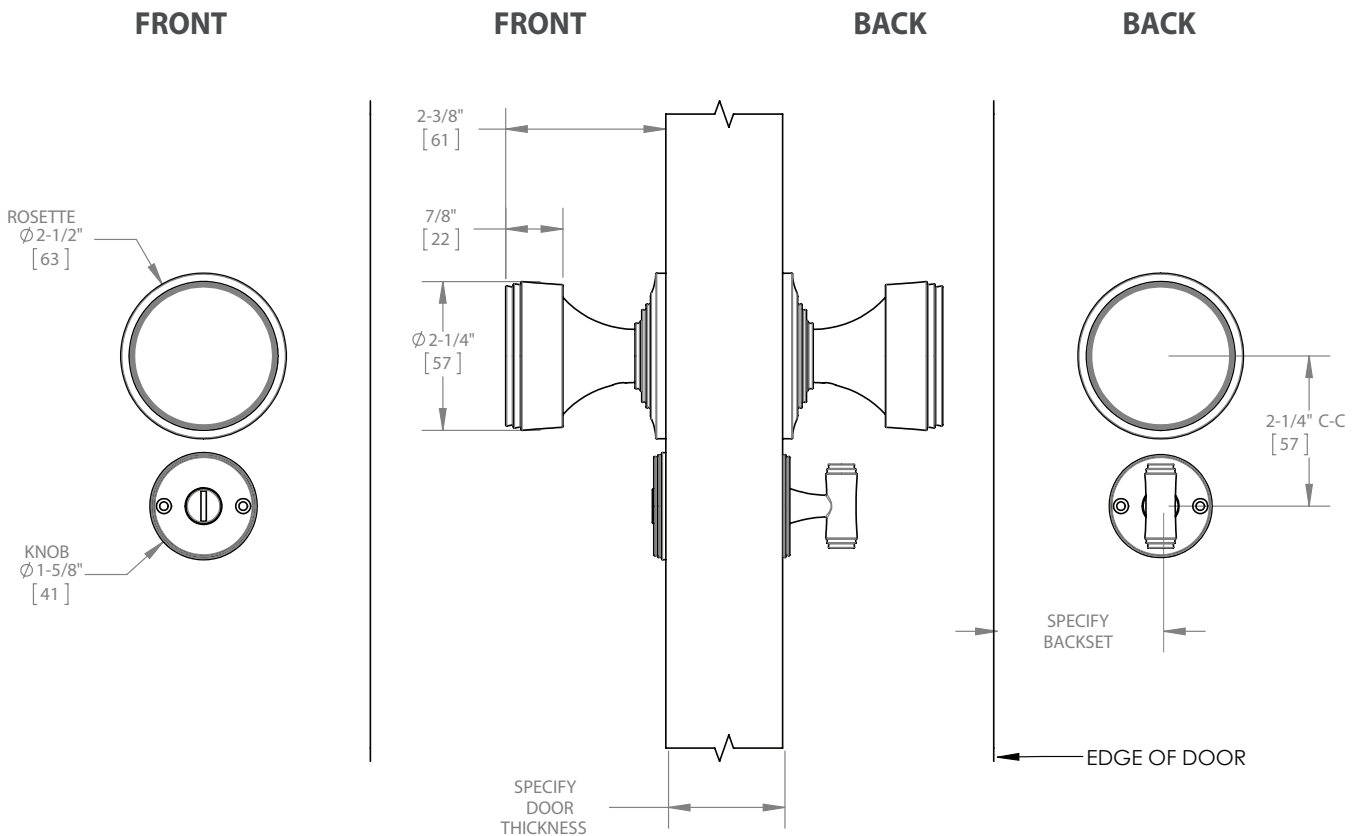

*Notes:

Alternate door thickness and backsets are available.
Please consult with your Sales Associate.