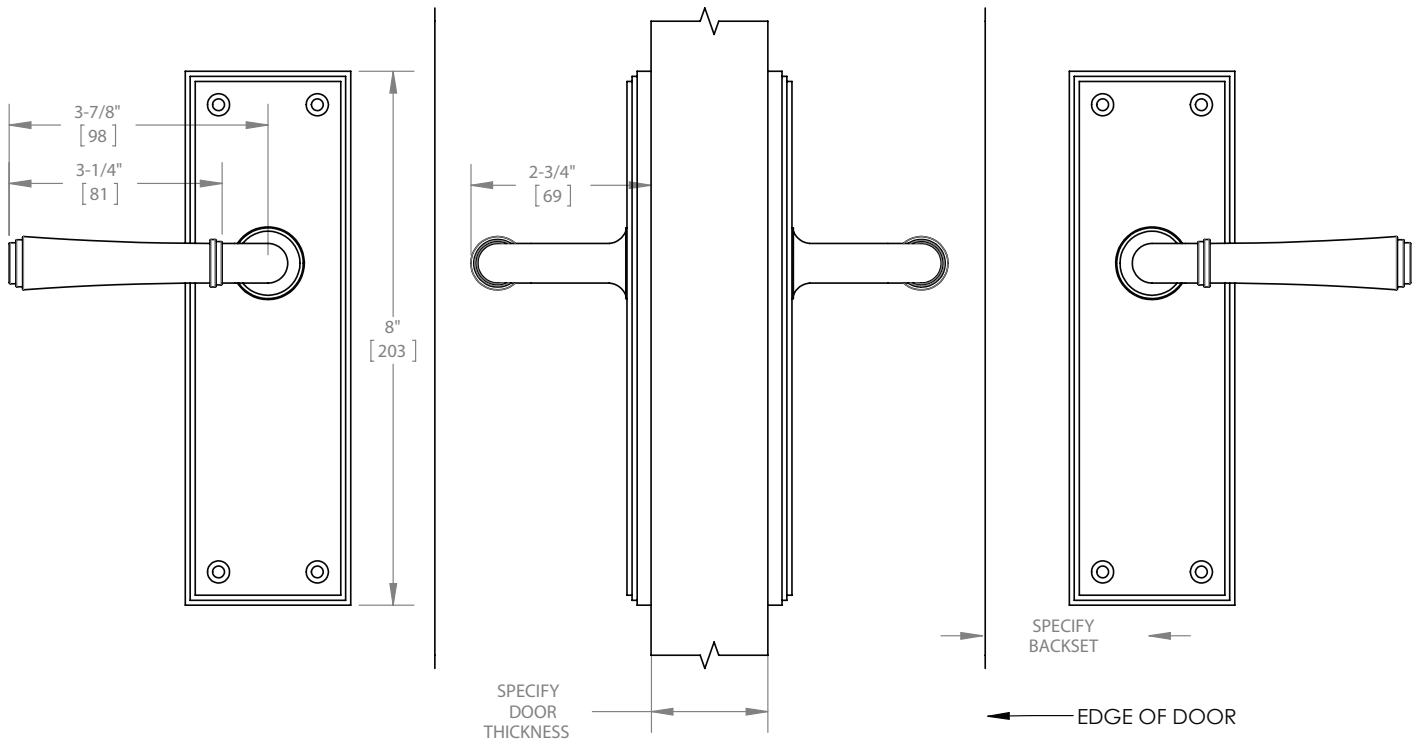

**\*Notes:**

Alternate door thickness and backsets are available.  
Please consult with your Sales Associate.

**FRONT**

**FRONT**

**BACK**

**BACK**

**Art Deco Door Lever Privacy Set  
With Escutcheon Plates  
Product Suite 9502**