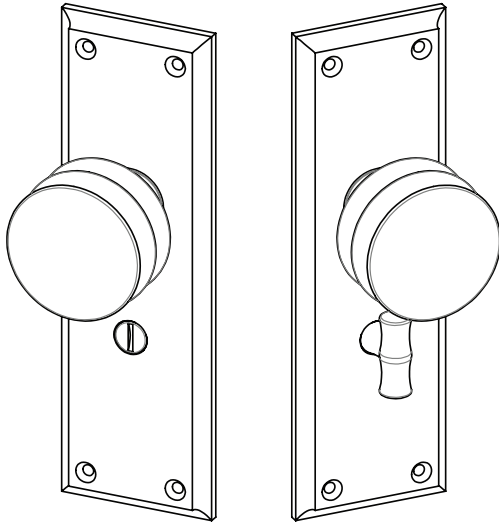

**Bamboo-Inspired Door Knob Privacy Set
With Escutcheon Plates
Product Suite 9507**