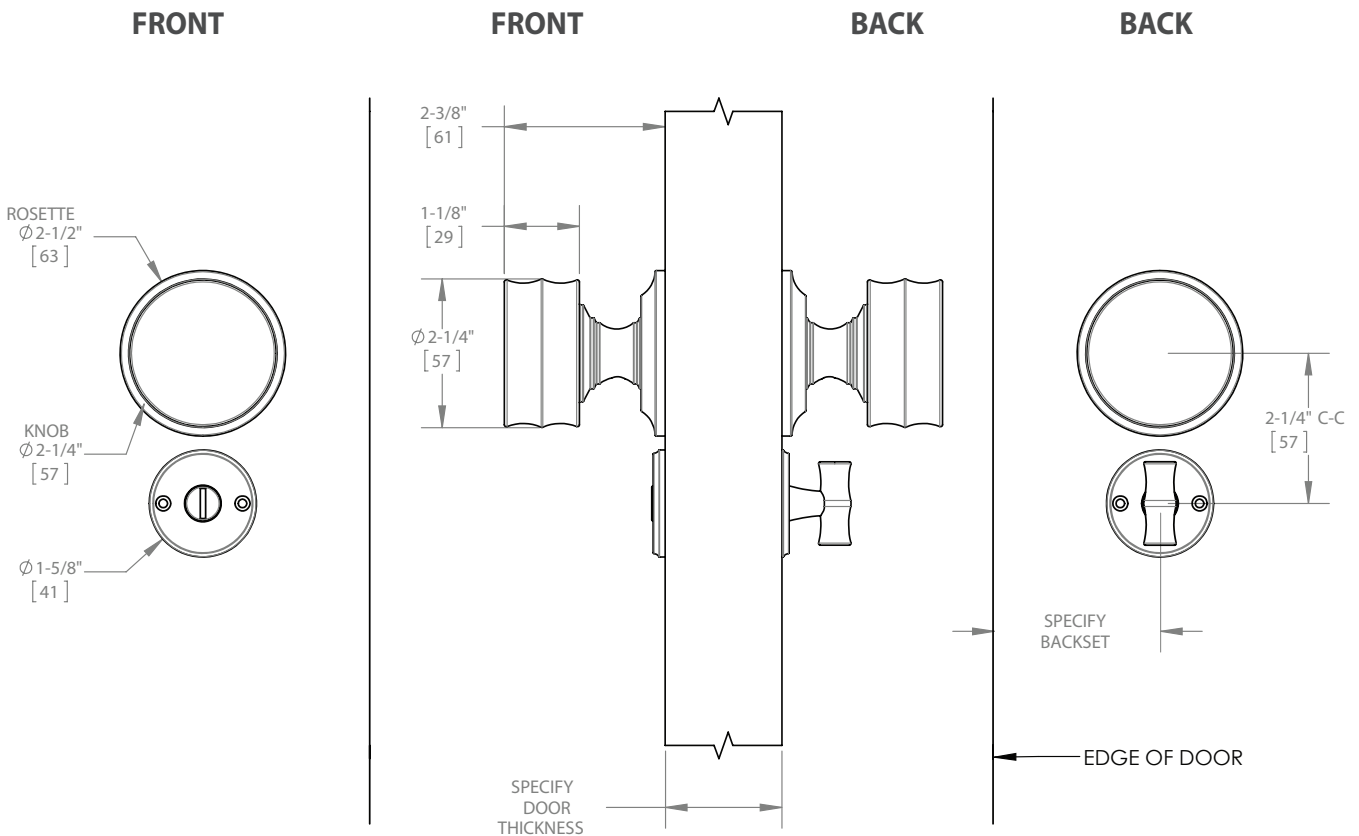

*Notes:

Alternate door thickness and backsets are available.
Please consult with your Sales Associate.