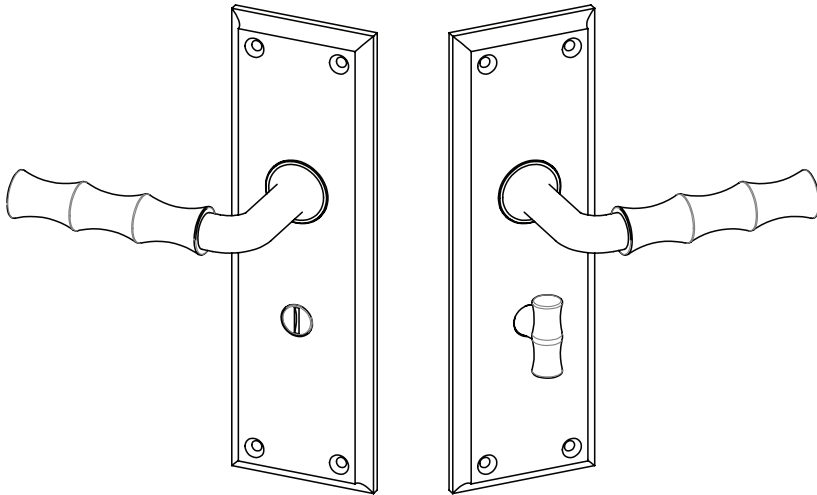

**\*Notes:**

Alternate door thickness and backsets are available.  
Please consult with your Sales Associate.

**Bamboo-Inspired Door Lever Privacy Set  
With Escutcheon Plates  
Product Suite 9507**

**Available Finishes and Finish Codes:**