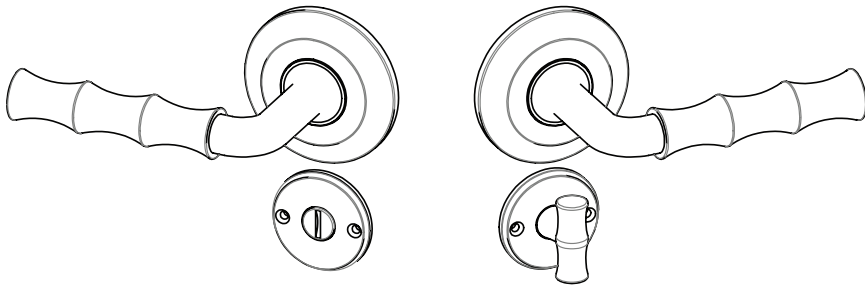

**Bamboo-Inspired Door Lever Privacy Set
With Rosettes
Product Suite 9507**

Available Finishes and Finish Codes:

Polished Nickel	P-NI
Burnished Nickel	B-NI
Polished Brass	P-BR
Antique Brass	A-BR
Dark Brass	D-BR
Polished Chrome	P-CH
Polished Solid Bronze	P-BZ
Antique Solid Bronze	A-BZ
Dark Solid Bronze	D-BZ

Please specify the following:

- Door Handing
  Right Hand, Left Hand,
  Right Hand Reverse, or Left Hand Reverse
- Door Thickness*
  1-3/8in. or 1-3/4in.
- Latch/Lock Type
  Tubular - Privacy
  Mortise - Privacy
- Backset*
  Tubular - 2-3/8" or 2-3/4"
  Mortise - 2-1/2" or 2-3/4"

*Notes:

Alternate door thickness and backsets are available.
Please consult with your Sales Associate.