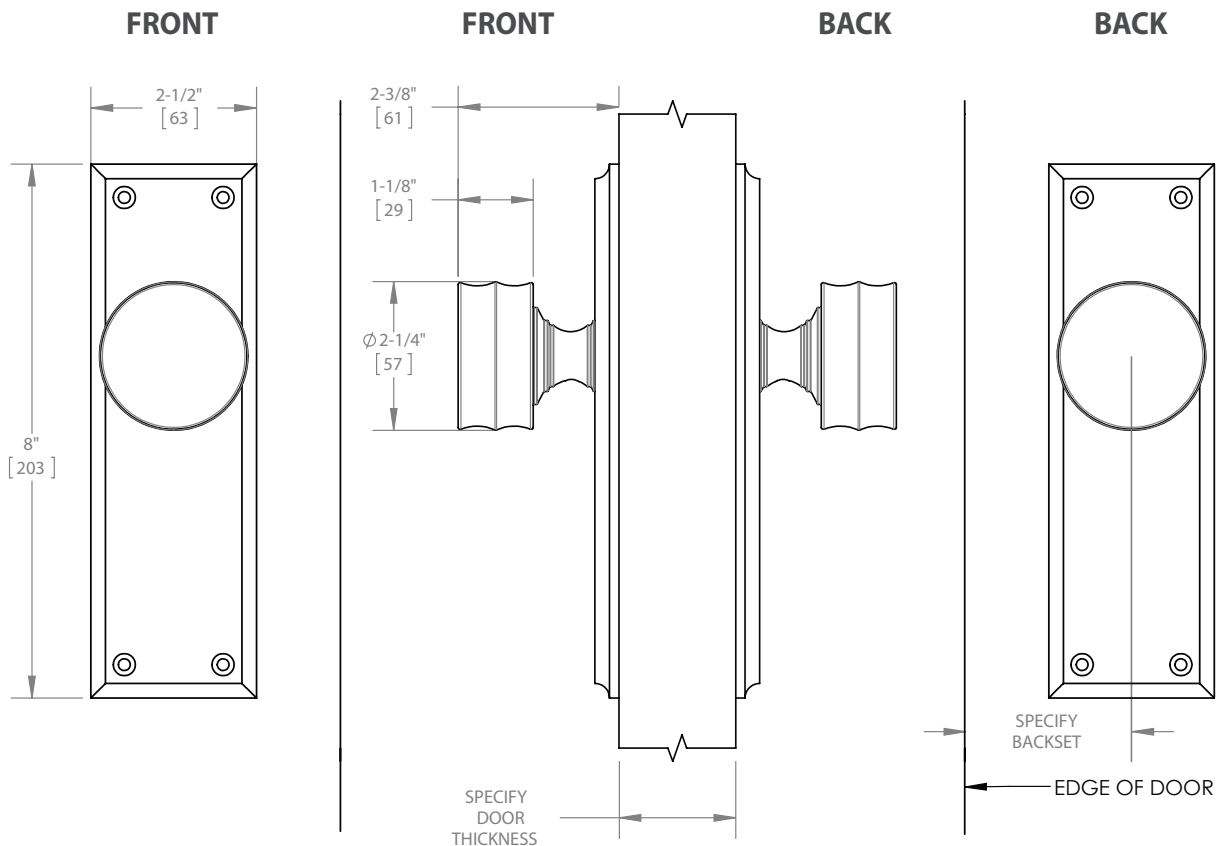

*Notes:

Alternate door thickness and backsets are available.
Please consult with your Sales Associate.