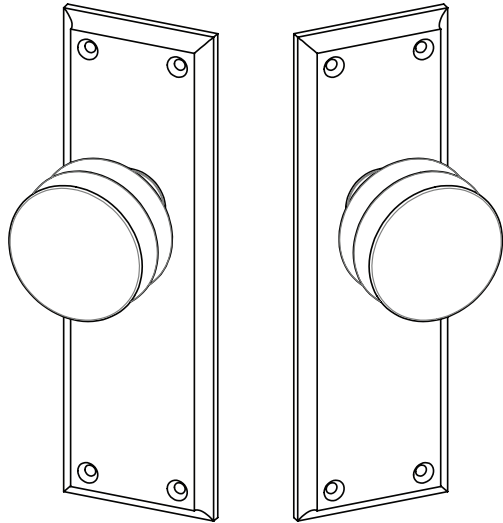

**Bamboo-Inspired Door Knob Passage and Dummy Sets
With Escutcheon Plates
Product Suite 9507**