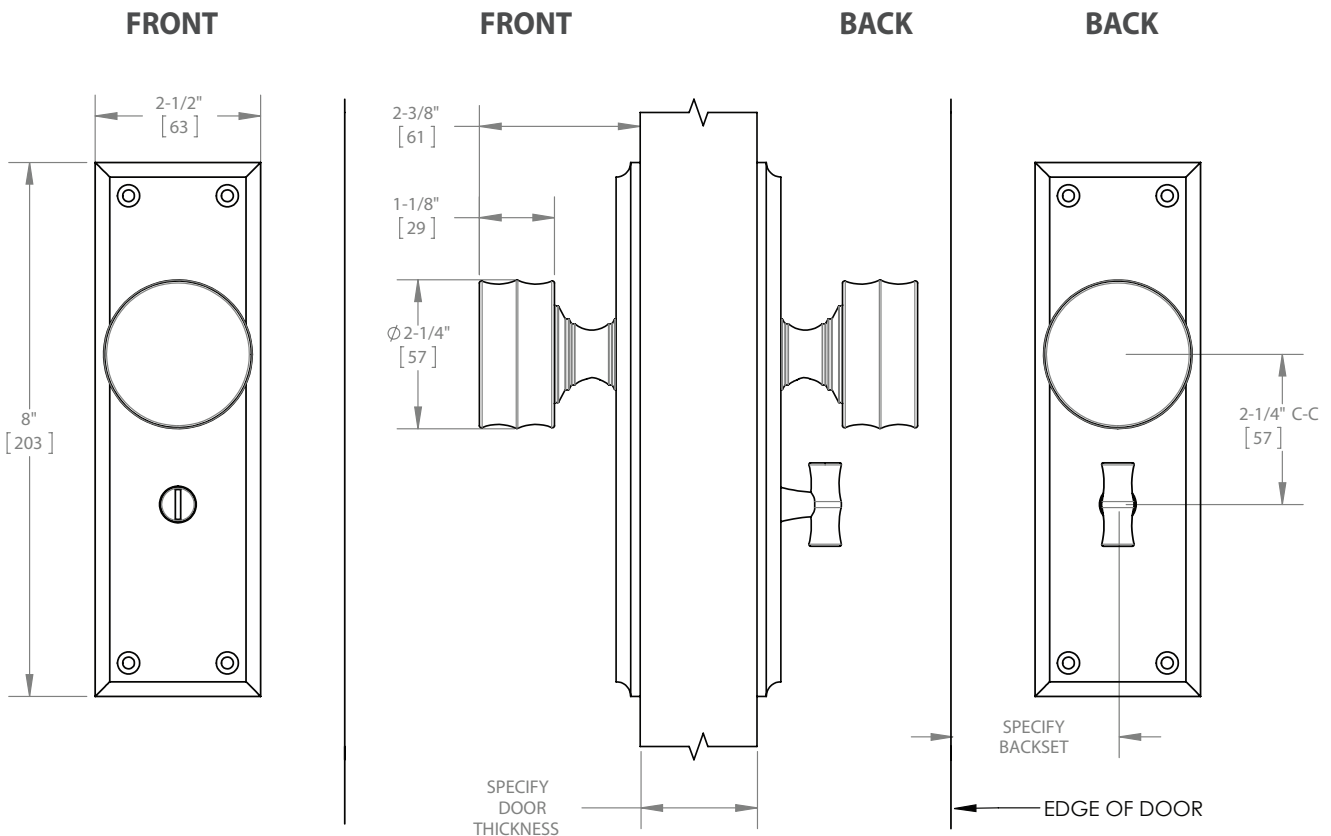

*Notes:

Alternate door thickness and backsets are available.
Please consult with your Sales Associate.