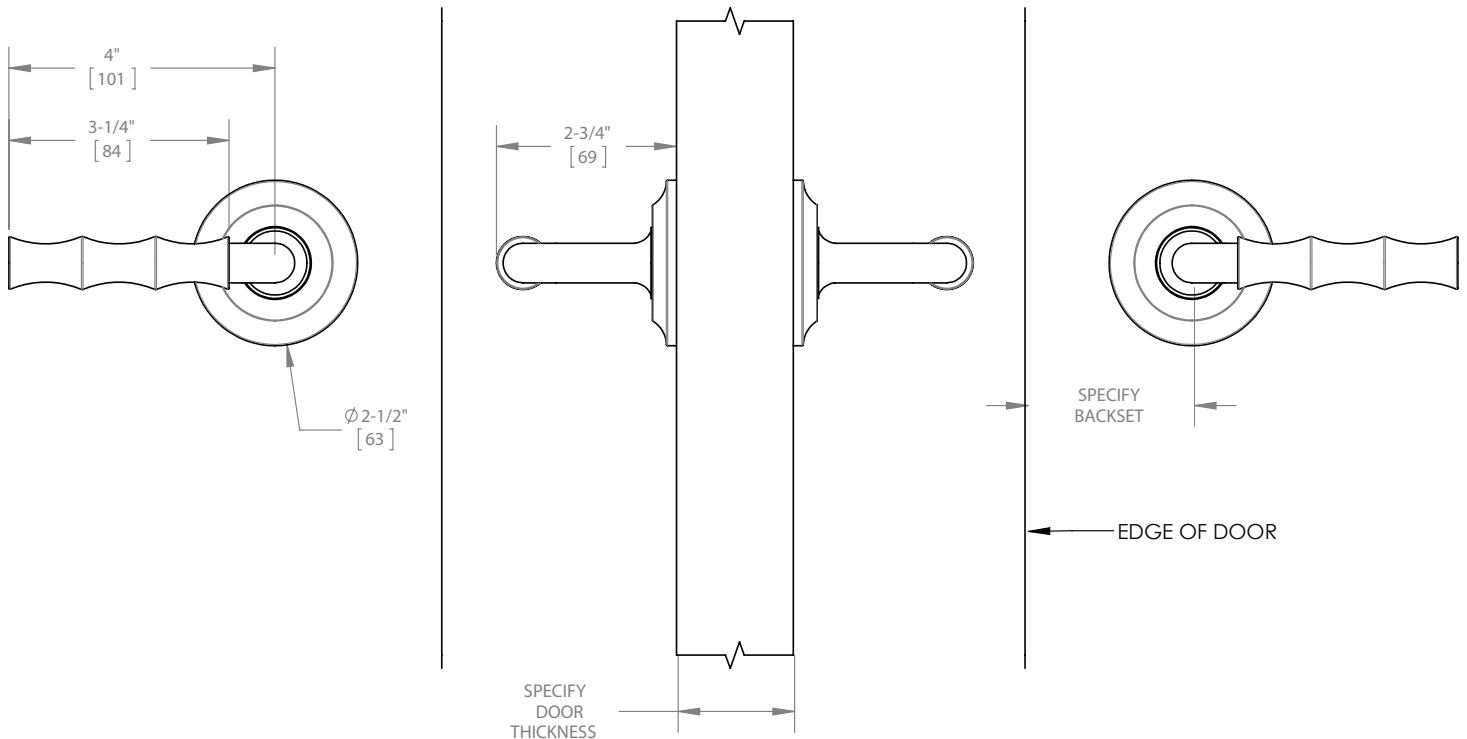

**\*Notes:**

Alternate door thickness and backsets are available.  
Please consult with your Sales Associate.

**FRONT**

**FRONT**

**BACK**

**BACK**

**Bamboo-Inspired Door Lever Privacy Set  
With Rosettes  
Product Suite 9507**