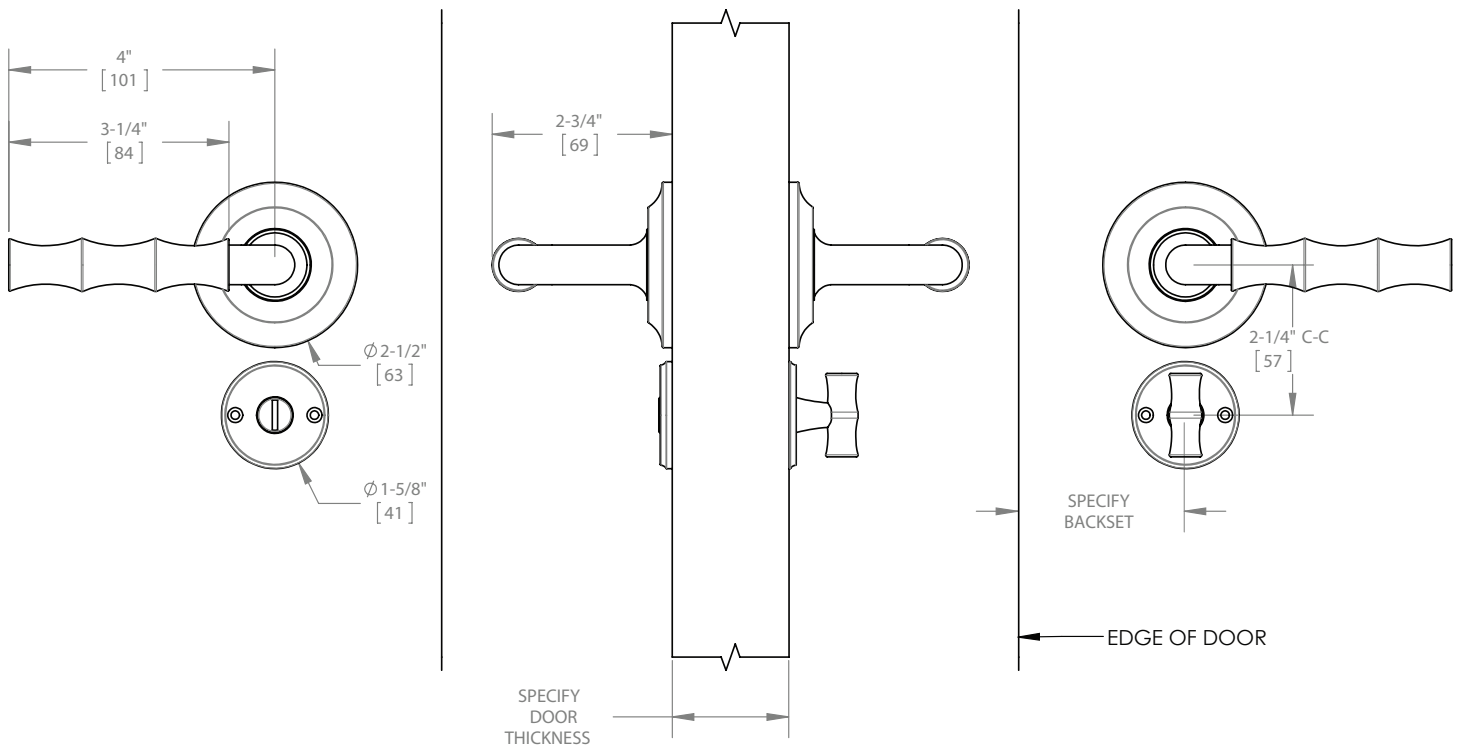

**\*Notes:**

Alternate door thickness and backsets are available.  
Please consult with your Sales Associate.

**FRONT**

**FRONT**

**BACK**

**BACK**

**Bamboo-Inspired Door Lever Passage and Dummy Sets  
With Escutcheon Plates  
Product Suite 9507**