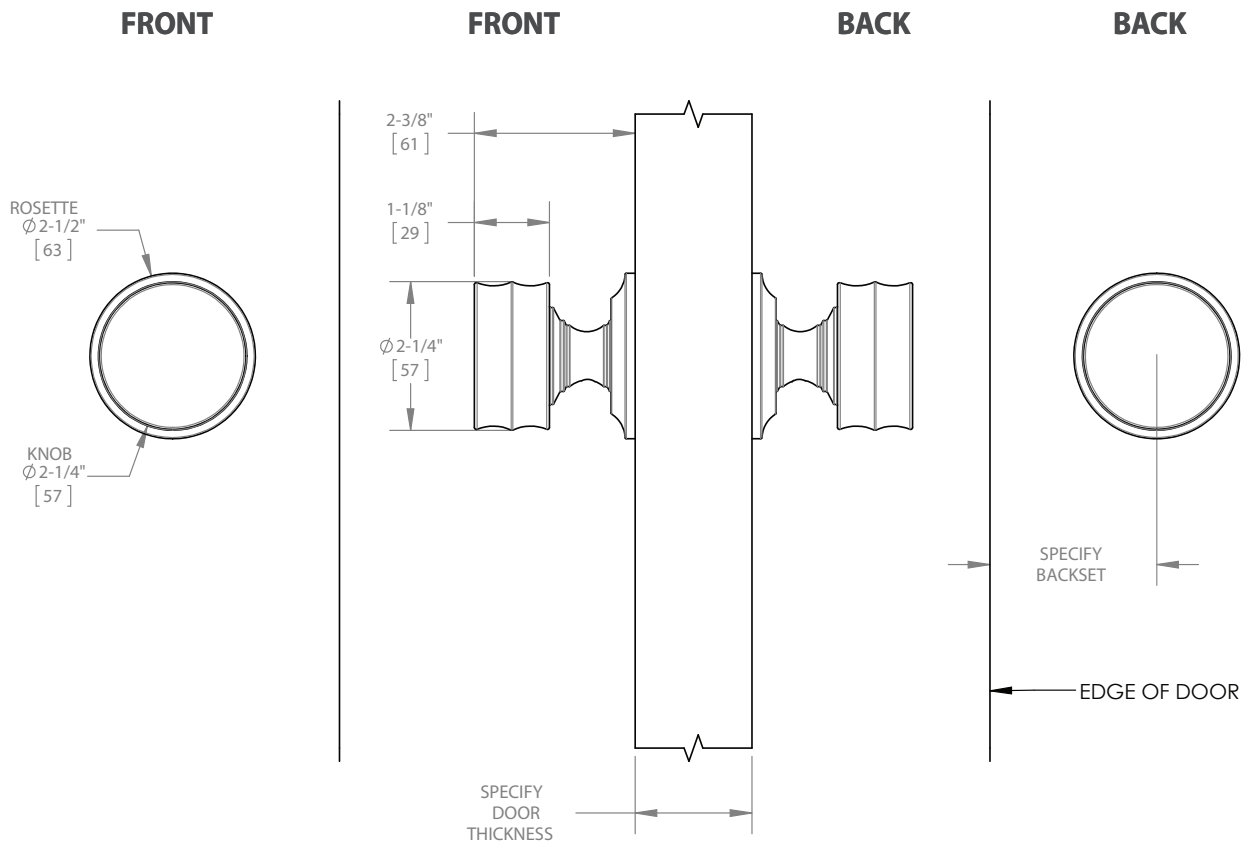

*Notes:

Alternate door thickness and backsets are available.
Please consult with your Sales Associate.