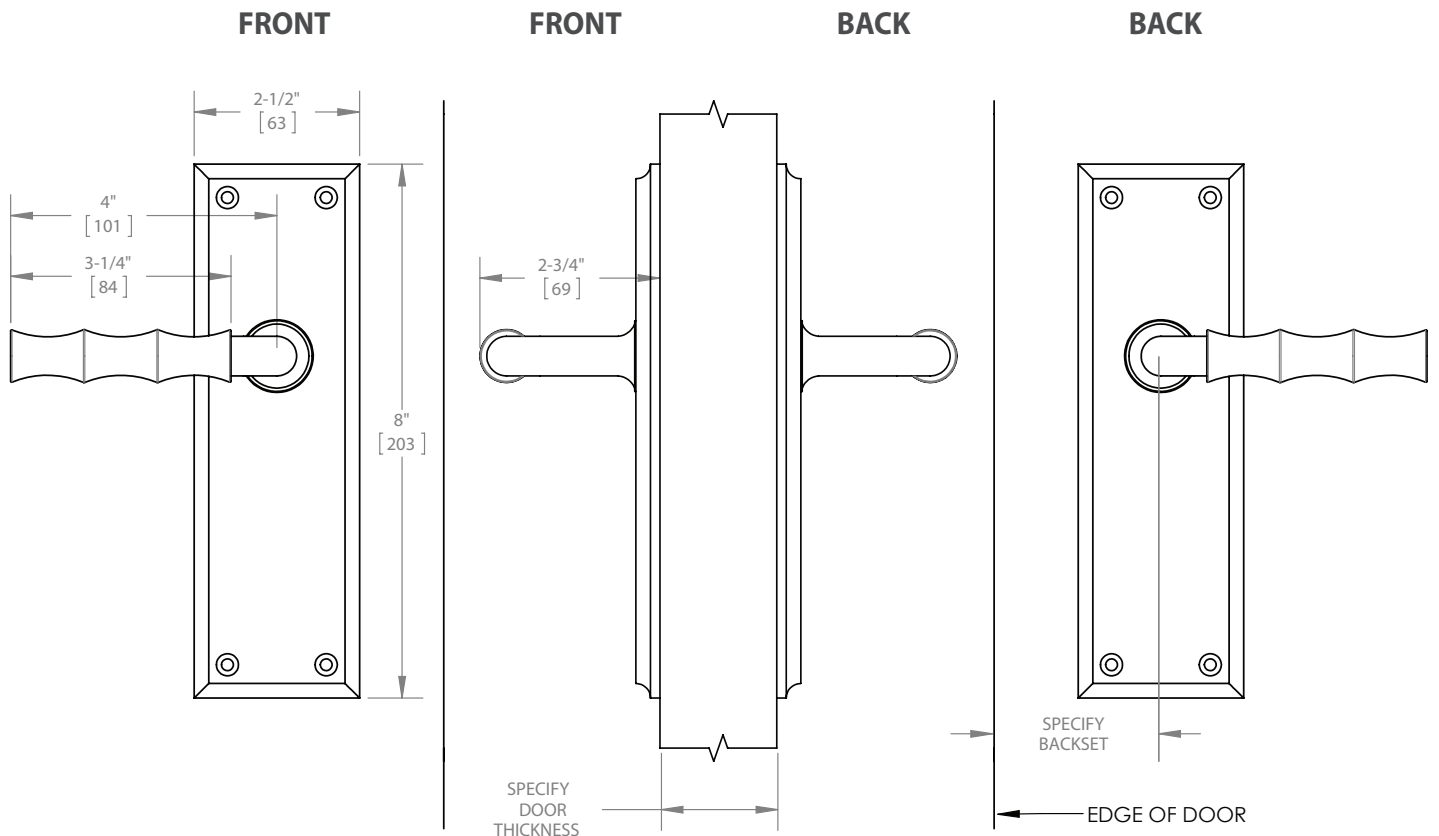

**Bamboo-Inspired Door Lever Passage and Dummy Sets
With Escutcheon Plates
Product Suite 9507**

Available Finishes and Finish Codes:

Polished Nickel	P-NI
Burnished Nickel	B-NI
Polished Brass	P-BR
Antique Brass	A-BR
Dark Brass	D-BR
Polished Chrome	P-CH
Polished Solid Bronze	P-BZ
Antique Solid Bronze	A-BZ
Dark Solid Bronze	D-BZ

Please specify the following:

- Door Handing
  Right Hand, Left Hand,
  Right Hand Reverse, or Left Hand Reverse
- Door Thickness*
  1-3/8in. or 1-3/4in.
- Latch/Lock Type
  Tubular - Passage
  Mortise - Passage
  Dummy - Full Dummy or Half Dummy
- Backset*
  Tubular - 2-3/8" or 2-3/4"
  Mortise - 2-1/2" or 2-3/4"

*Notes:

Alternate door thickness and backsets are available.
Please consult with your Sales Associate.